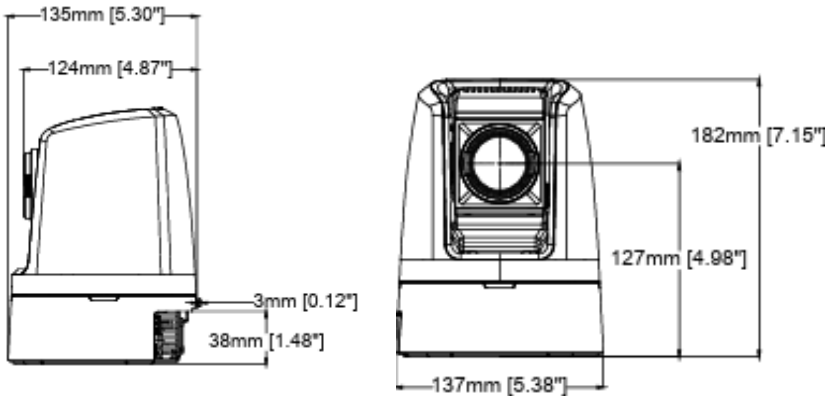

Outdoor Housing Compatibility

- **D2 & D3:** External Lens + Bottom Mounting + 3.25 in. Standoffs
 - Standoff Combination: **1 1/2" + 1" + 3/4"**

- **D2 only:** External Lens + Top Mounting + 2.75 in. Standoffs
 - Standoff Combination: **1" + 1" + 3/4"**

Camera Specifications (mm)

Power Input	12VDC
Maximum Power Consumption	21 W max, 12 typ (V5915); 24 W max, 14 W typ (V5925)
Operating Temperatures	-00°C to +40°C
Weight	1.5 kg
Dimensions (L x W x H)	Ø136 x 180 (mm)