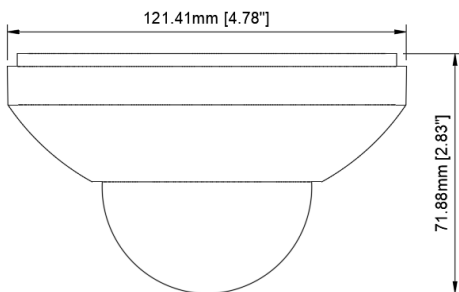

### Outdoor Housing Compatibility

- **BASH LX:** Standard Dome Lens + 1.0" Standoffs
  - Standoff Combination:  $\frac{1}{2}$ " +  $\frac{1}{2}$ "

### Camera Specifications (mm, [in.])

Power Input	<b>PoE</b>
<b>Maximum Power Consumption</b>	10.1 W
Operating Temperatures	<b>-40°C to +55°C</b>
<b>Weight</b>	0.401 kg
Dimensions (L x W x H)	<b>121 x 121 x 72 (mm)</b>