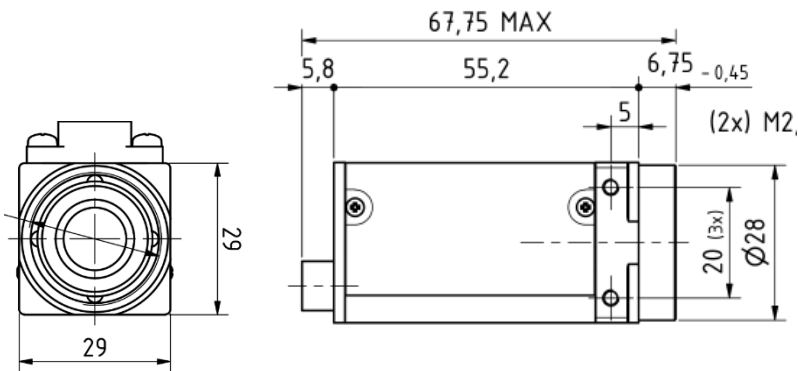

## Outdoor Housing Compatibility

- **S-TYPE:** Standard Camera Bracket

- **B.A.S.H.:** Standard Camera Plate with Custom L-Bracket

## Camera Specifications (mm)

Power Input	<b>12VDC, PoE+</b>
<b>Maximum Power Consumption</b>	4.8 W
Operating Temperatures	<b>-05°C to +50°C</b>
<b>Weight</b>	0.07 kg
Dimensions (L x W x H)	<b>29 x 29 x 57 (mm)</b>