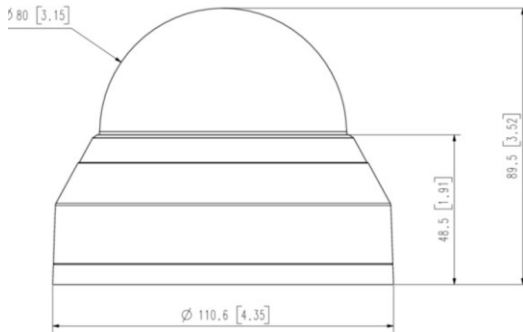

Outdoor Housing Compatibility

- **BASH LX:** Standard Dome Lens + 0.375 Standoffs
 - Standoff Combination: $\frac{3}{8}$ "

Camera Specifications (mm, [in.])

Power Input	PoE
Maximum Power Consumption	6.8 W
Operating Temperatures	-40°C to +55°C
Weight	0.36 kg
Dimensions (L x W x H)	110.6 x 110.6 x 89.5 (mm)