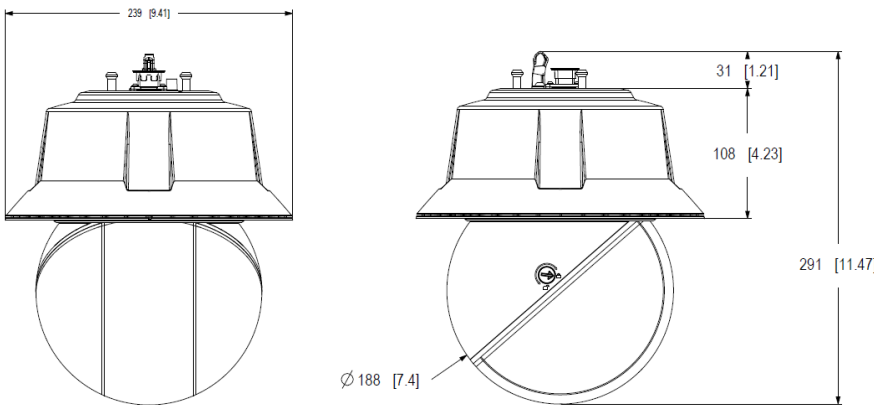

Outdoor Housing Compatibility

- **HD12:** 2.25 in. Standoffs
 - Standoff Combination: **1 1/2" + 3/4"**

NOTE: Requires QUAD-Cooler HD12 or equivalent to tackle high power consumption.

Camera Specifications (mm)

Power Input	PoE++
Maximum Power Consumption	51 W
Operating Temperatures	-50°C to +50°C
Weight	3.8 kg
Dimensions (L x W x H)	252 x 252 x 271 (mm)

Housings Drawings (in.)