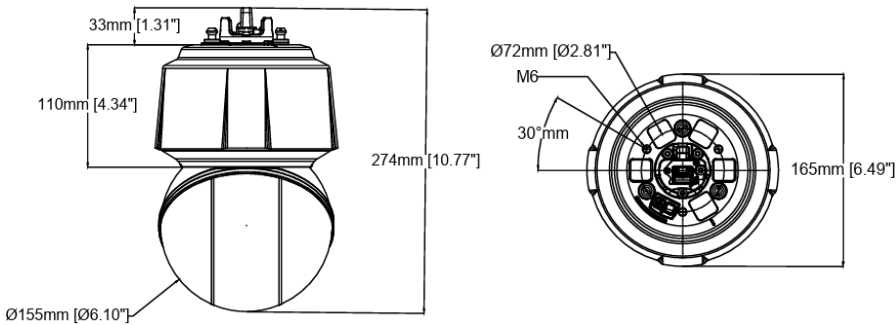

Outdoor Housing Compatibility

- **D2 & D3:** BR-Q61 Kit (Fasteners not shown)

Camera Specifications

Power Input	PoE+, PoE++
Maximum Power Consumption	25 W
Operating Temperatures	-30°C to +50°C (30W Midspan); -50°C to +50°C (60W Midspan)
Weight	0.95 kg
Dimensions (L x W x H)	141 x 141 x 104 (mm)