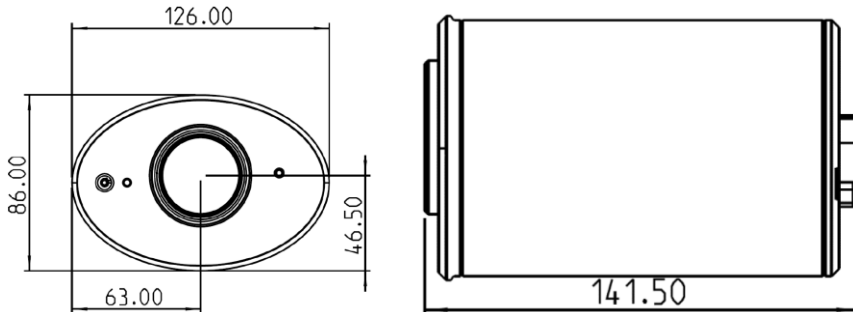

Outdoor Housing Compatibility

- **S-TYPE:** Camera Bracket

Camera Specifications (mm)

Power Input	PoE+, 12VDC
Maximum Power Consumption	13 W
Operating Temperatures	-00°C to +40°C
Weight	0.8 kg
Dimensions (L x W x H)	142 x 126 x 86 (mm)