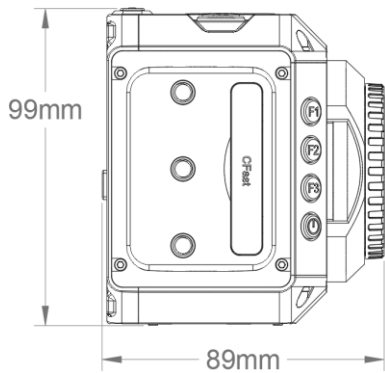

Outdoor Housing Compatibility

- **S-TYPE:** Camera Bracket

Camera Specifications (mm)

Power Input	12VDC
Maximum Power Consumption	24 W
Operating Temperatures	-00°C to +40°C
Weight	0.757 kg
Dimensions (L x W x H)	91.2 x 89.1 x 99.2 (mm)