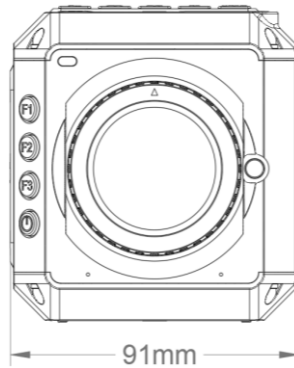

Outdoor Housing Compatibility

- **S-TYPE:** Camera Bracket

Camera Specifications (mm)

Power Input	12VDC
Maximum Power Consumption	24 W
Operating Temperatures	-00°C to +40°C
Weight	0.757 kg
Dimensions (L x W x H)	91.2 x 89.1 x 99.2 (mm)