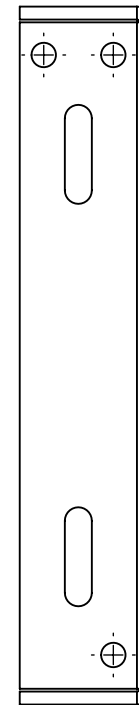

Pole Mount Bracket  
 Aluminum 0.125"  
 White Paint  
 Stainless Steel Hardware  
 0.6Kg/ 1.3 lbs

DOTWORKZ SYSTEMS		
SIZE	DWG. NO.	REV
<b>A</b>	PM-1207v3	
DRAWN:	SCALE: 1:2	SHEET 1 OF 1

5

4

3

2

1