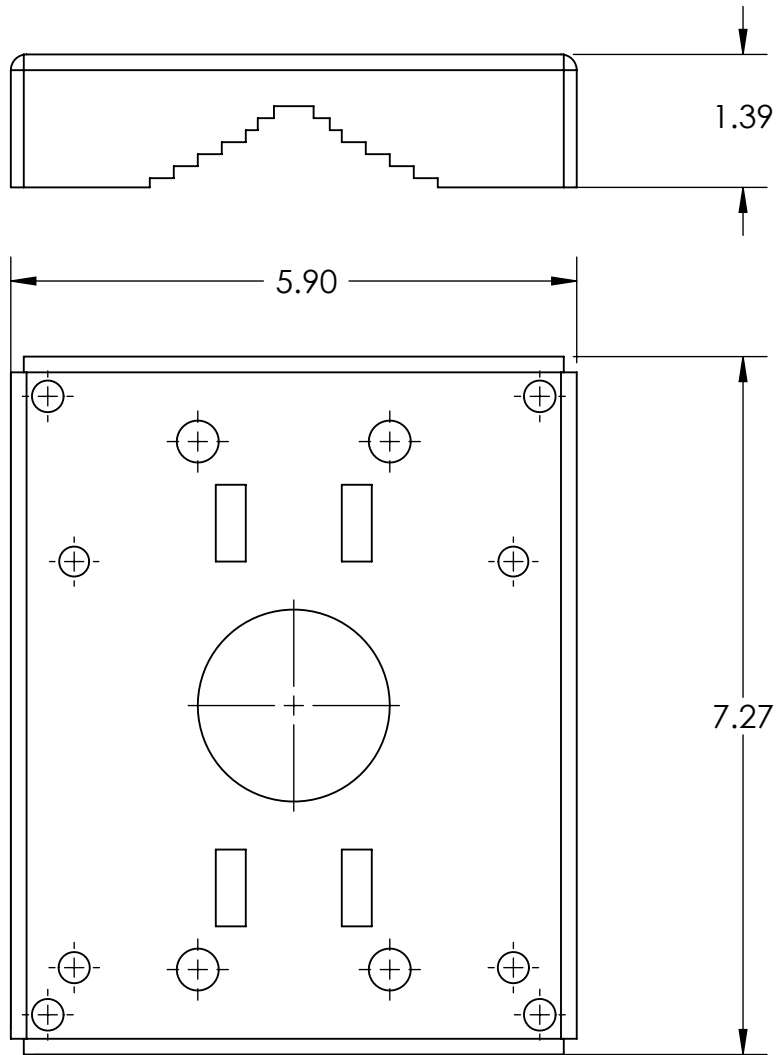

Pole Mount Bracket  
 Aluminum 0.125"  
 White Paint  
 Stainless Steel Hardware  
 0.6Kg/ 1.3 lbs

DOTWORKZ SYSTEMS		
SIZE	DWG. NO.	REV
<b>A</b>	PM-1207v3	
DRAWN:	SCALE: 1:2	SHEET 1 OF 1

5

4

3

2

1