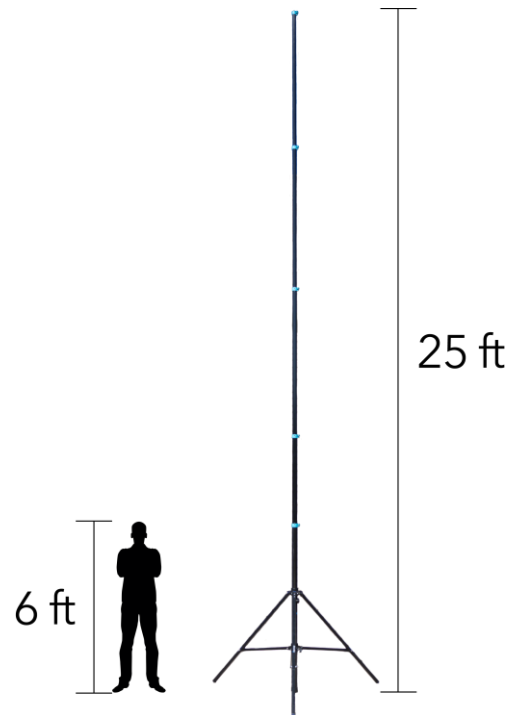

Sky-Pod

Elevated Camera Mount

Self-Supported Tripod for Security and Broadcast Cameras

The **Sky-Pod** is a complete mounting solution for temporary security or broadcast applications. Combines lightweight carbon fiber with versatile hardware compatibility for quick installation. The durable materials provide longevity and reliable rigidity to secure cameras anywhere.

Key Features

- Quick and simple installation allows practical relocation of cameras
- Single-person installation
- The telescopic mast can be adjusted from 6 ft to 25 ft tall, providing an extensive vantage point for optimal surveillance coverage

Product Attributes

- Surface finish and hardware materials provide corrosion resistance
- Weighing just 35 lbs, the **Sky-Pod** can be easily carried or shipped without requiring a trailer or setup team
- Built with weather-resistant materials to withstand harsh environmental conditions
- The carbon fiber mast extends from 6 ft to over 25 ft in seconds, providing flexible height options
- Heavy duty design built to withstand heavy winds and rain

What's in the box

Shipping Specifications

P/N: Skypod-25

Product Weight: **35.0 lbs.** Dimensions (L x W x H): **69.5" x 6.0" x 6.0"**

Shipping Weight: **36.0 lbs.** Dimensions (L x W x H): **56.0" x 12.0" x 6.0"**