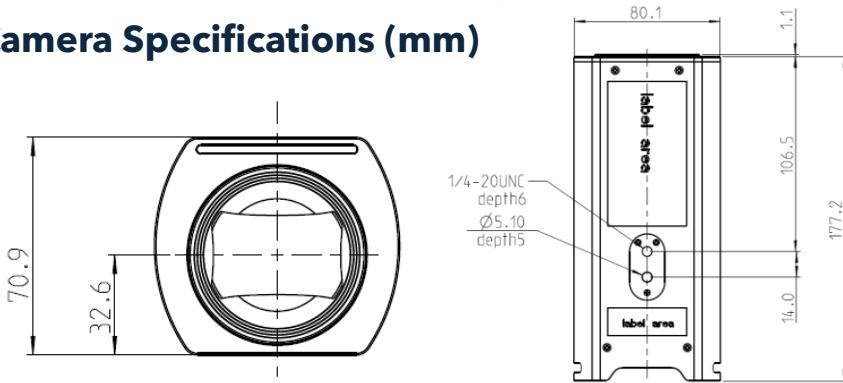

**Outdoor Housing Compatibility**

- **S-TYPE:** Camera Bracket

**Camera Specifications (mm)**

Power Input	<b>PoE, 12VDC</b>
<b>Maximum Power Consumption</b>	12.9 W
Operating Temperatures	<b>-00°C to +40°C</b>
<b>Weight</b>	0.87 kg
Dimensions (L x W x H)	<b>177.2 x 80.1 x 70.9 (mm)</b>