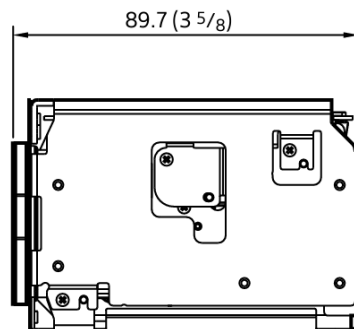

Outdoor Housing Compatibility

- **S-TYPE:** Camera Bracket

Camera Specifications (mm, (in.))

Power Input	7-12VDC
Maximum Power Consumption	5.4 W
Operating Temperatures	-05°C to +60°C
Weight	0.24 kg
Dimensions (L x W x H)	89.7 x 50 x 60 (mm)