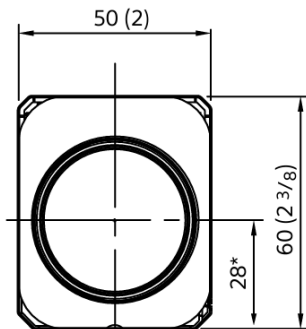

Outdoor Housing Compatibility

- **S-TYPE:** Camera Bracket

Camera Specifications (mm, (in.))

Power Input	7-12VDC
Maximum Power Consumption	5.4 W
Operating Temperatures	-05°C to +60°C
Weight	0.24 kg
Dimensions (L x W x H)	89.7 x 50 x 60 (mm)