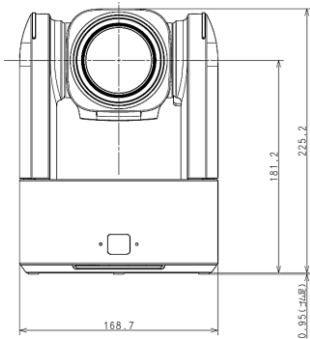

Outdoor Housing Compatibility

- **HD12:** 1.75 in. Standoffs
 - Standoff Combination: $\frac{1}{2}'' + \frac{1}{2}'' + \frac{3}{4}''$

Camera Specifications (mm)

Power Input	PoE++, 12VDC
Maximum Power Consumption	132 W (DC), 71.3 (PoE)
Operating Temperatures	-00°C to +40°C
Weight	3.5 kg
Dimensions (L x W x H)	192.3 x 168.7 x 225.2 (mm)