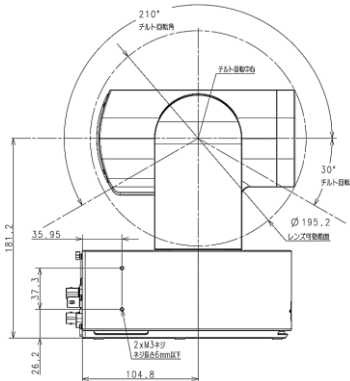

Outdoor Housing Compatibility

- **HD12:** 1.75 in. Standoffs
 - Standoff Combination: $\frac{1}{2}'' + \frac{1}{2}'' + \frac{3}{4}''$

Camera Specifications (mm)

Power Input	PoE++, 12VDC
Maximum Power Consumption	132 W (DC), 71.3 (PoE)
Operating Temperatures	-00°C to +40°C
Weight	3.5 kg
Dimensions (L x W x H)	192.3 x 168.7 x 225.2 (mm)