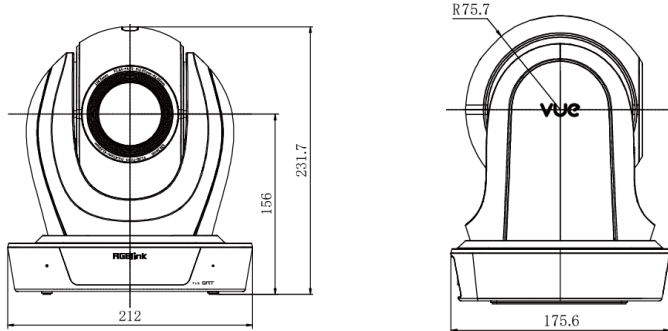

Outdoor Housing Compatibility

- **HD12:** 4.0 in. Standoffs
 - Standoff Combination: **1 1/2" + 1 1/2" + 1/2" + 1/2"**

Camera Specifications (mm)

Power Input	PoE+, 12VDC
Maximum Power Consumption	18 W
Operating Temperatures	-00°C to +40°C
Weight	2.14 kg
Dimensions (L x W x H)	212 x 176 x 232 (mm)