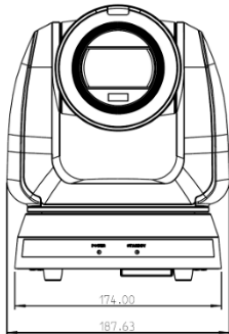

Outdoor Housing Compatibility

- **HD12:** 2.0 in. Standoffs
 - Standoff Combination: **1 ½" + ½"**

Camera Specifications (mm)

Power Input	PoE++, 12VDC
Maximum Power Consumption	40 W
Operating Temperatures	-00°C to +40°C
Weight	2.9 kg
Dimensions (L x W x H)	189 x 188 x 233 (mm)