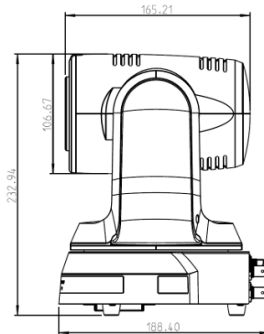

Outdoor Housing Compatibility

- **HD12:** 2.0 in. Standoffs
 - Standoff Combination: **1 ½" + ½"**

Camera Specifications (mm)

Power Input	PoE++, 12VDC
Maximum Power Consumption	40 W
Operating Temperatures	-00°C to +40°C
Weight	2.9 kg
Dimensions (L x W x H)	189 x 188 x 233 (mm)