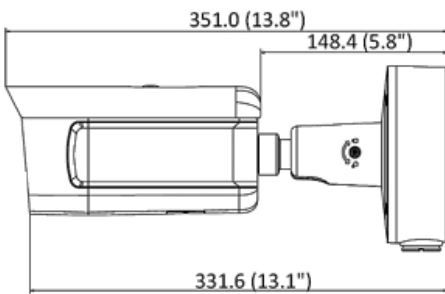

### Outdoor Housing Compatibility

- **STXL:** Sled Camera Bracket + Custom L Bracket (Made to Order)

### Camera Specifications (mm, (in.))

Power Input	<b>PoE, 12VDC</b>
<b>Maximum Power Consumption</b>	14.28 W
Operating Temperatures	<b>-40°C to +60°C</b>
<b>Weight</b>	1.95 kg
Dimensions (L x W x H)	<b>190 x 180 x 405 (mm)</b>