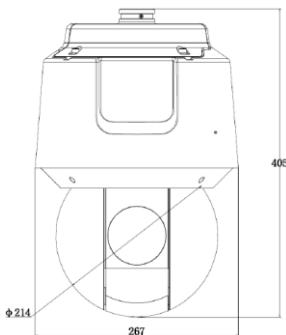

Outdoor Housing Compatibility

- **HD12:** Fixed Bracket (0.0 in. Standoffs) + Custom Spacer (Made to Order)

Camera Specifications (mm)

Power Input	24VAC
Maximum Power Consumption	60 W
Operating Temperatures	-40°C to +70°C
Weight	8.5 kg
Dimensions (L x W x H)	267 x 267 x 405 (mm)