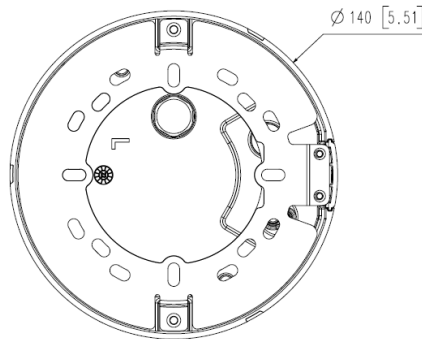

Outdoor Housing Compatibility

- **D2 & D3:** Internal Lens + Bottom Mounting + 0.5 in. Standoffs
 - Standoff Combination: 1/2"

Camera Specifications (mm, [in.])

Power Input	PoE
Maximum Power Consumption	12.95 W
Operating Temperatures	-30°C to +55°C
Weight	0.875 kg
Dimensions (L x W x H)	140 x 140 x 110.2 (mm)