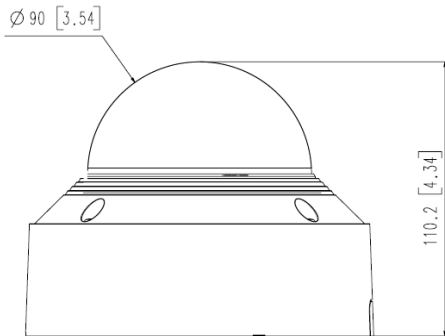

Outdoor Housing Compatibility

- **D2 & D3:** Internal Lens + Bottom Mounting + 0.5 in. Standoffs
 - Standoff Combination: 1/2"

Camera Specifications (mm, [in.])

Power Input	PoE
Maximum Power Consumption	12.95 W
Operating Temperatures	-30°C to +55°C
Weight	0.875 kg
Dimensions (L x W x H)	140 x 140 x 110.2 (mm)