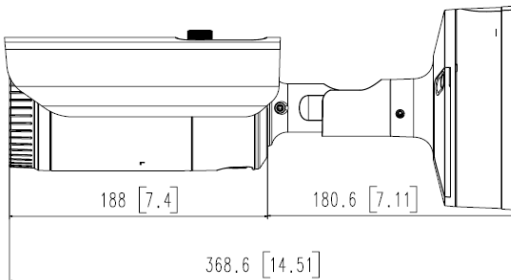

Outdoor Housing Compatibility

- **STXL:** Sled Camera Bracket + Custom L Bracket (Made to Order)

Camera Specifications (mm, [in.])

Power Input	PoE+, 12VDC
Maximum Power Consumption	20 W
Operating Temperatures	-40°C to +55°C
Weight	2.48 kg
Dimensions (L x W x H)	91 x 91 x 368.6 (mm)