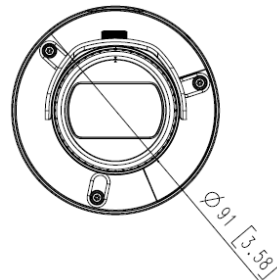

Outdoor Housing Compatibility

- **STXL:** Sled Camera Bracket + Custom L Bracket (Made to Order)

Camera Specifications (mm, [in.])

Power Input	PoE+, 12VDC
Maximum Power Consumption	20 W
Operating Temperatures	-40°C to +55°C
Weight	2.48 kg
Dimensions (L x W x H)	91 x 91 x 368.6 (mm)