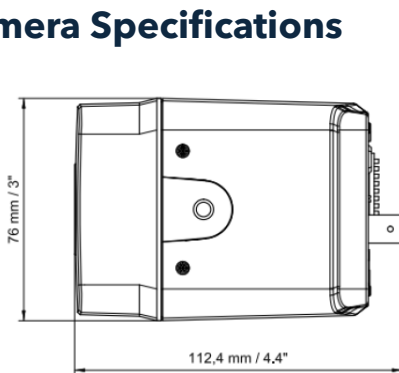

### Outdoor Housing Compatibility

- **S-TYPE:** Camera Bracket

### Camera Specifications

Power Input	<b>PoE, 12VDC, 24VAC</b>
<b>Maximum Power Consumption</b>	7.5 W
Operating Temperatures	<b>-20°C to +50°C</b>
<b>Weight</b>	0.61 kg
Dimensions (L x W x H)	<b>100 x 76 x 63 (mm)</b>