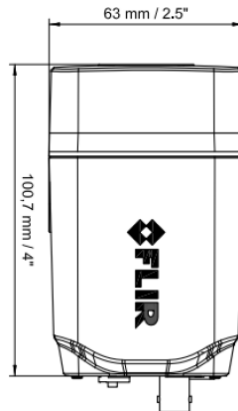

### Camera Specifications

Power Input	<b>PoE, 12VDC, 24VAC</b>
<b>Maximum Power Consumption</b>	7.5 W
Operating Temperatures	<b>-20°C to +50°C</b>
<b>Weight</b>	0.61 kg
Dimensions (L x W x H)	<b>100 x 76 x 63 (mm)</b>