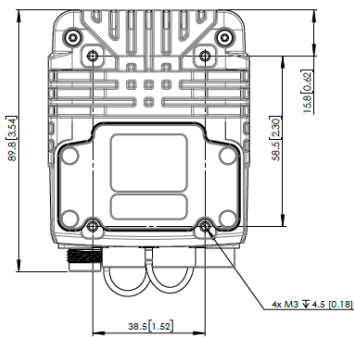

Outdoor Housing Compatibility

- **STXL:** Sled Camera Bracket + Custom L Bracket (Made to Order)

Camera Specifications (mm)

Power Input	24VDC
Maximum Power Consumption	24 W
Operating Temperatures	-00°C to +40°C
Weight	0.57 kg
Dimensions (L x W x H)	69.8 x 49.4 x 89.8 (mm)