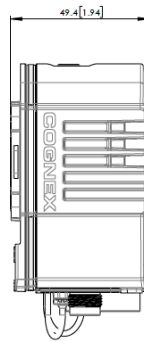

Outdoor Housing Compatibility

- **STXL:** Sled Camera Bracket + Custom L Bracket (Made to Order)

Camera Specifications (mm)

Power Input	24VDC
Maximum Power Consumption	24 W
Operating Temperatures	-00°C to +40°C
Weight	0.57 kg
Dimensions (L x W x H)	69.8 x 49.4 x 89.8 (mm)