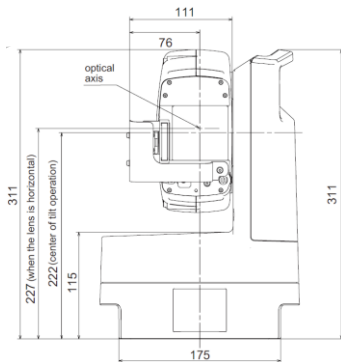

Outdoor Housing Compatibility

- **HD12:** Fixed Bracket (0.0 in. Standoffs) + Custom Spacer (Made to Order)

Camera Specifications (mm)

Power Input	PoE++, 12VDC
Maximum Power Consumption	40 W
Operating Temperatures	-15°C to +40°C
Weight	7.0 kg
Dimensions (L x W x H)	217 x 217 x 311 (mm)