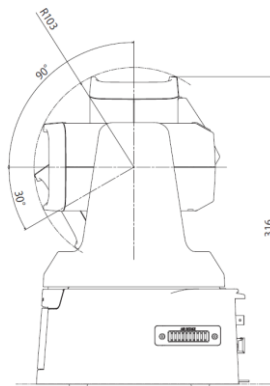

### Outdoor Housing Compatibility

- **HD12:** Fixed Bracket (0.0 in. Standoffs)

### Camera Specifications (mm)

Power Input	<b>PoE+, 24VDC</b>
<b>Maximum Power Consumption</b>	18.6 W
Operating Temperatures	<b>-00°C to +40°C</b>
<b>Weight</b>	4.1 kg
Dimensions (L x W x H)	<b>208 x 200 x 269 (mm)</b>