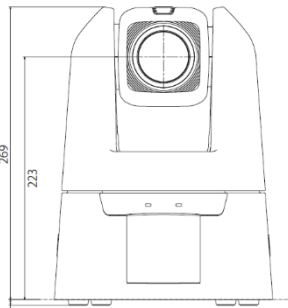

### Outdoor Housing Compatibility

- **HD12:** Fixed Bracket (0.0 in. Standoffs)

### Camera Specifications (mm)

Power Input	<b>PoE+, 24VDC</b>
<b>Maximum Power Consumption</b>	18.6 W
Operating Temperatures	<b>-00°C to +40°C</b>
<b>Weight</b>	4.1 kg
Dimensions (L x W x H)	<b>208 x 200 x 269 (mm)</b>