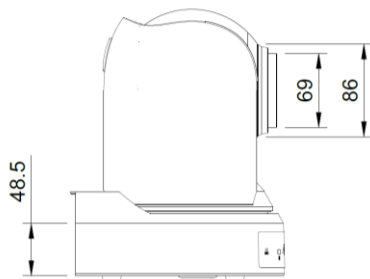

Outdoor Housing Compatibility

- **HD12:** 2.5 in. Standoffs
 - Standoff Combination: **1 1/2" + 1/2" + 1/2"**

Camera Specifications (mm)

Power Input	PoE+, 12VDC
Maximum Power Consumption	28 W
Operating Temperatures	-10°C to +40°C
Weight	3.4 kg
Dimensions (L x W x H)	196 x 165 x 247 (mm)