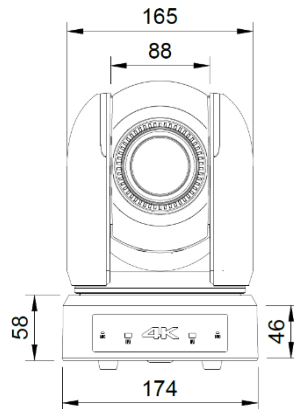

Outdoor Housing Compatibility

- **HD12:** 2.5 in. Standoffs
 - Standoff Combination: **1 1/2" + 1/2" + 1/2"**

Camera Specifications (mm)

Power Input	PoE+, 12VDC
Maximum Power Consumption	28 W
Operating Temperatures	-10°C to +40°C
Weight	3.4 kg
Dimensions (L x W x H)	196 x 165 x 247 (mm)