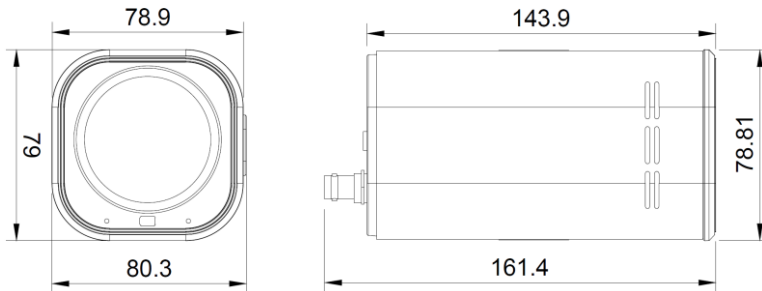

Outdoor Housing Compatibility

- **S-TYPE:** Camera Bracket

Camera Specifications (mm)

Power Input	PoE, 12VDC
Maximum Power Consumption	12 W
Operating Temperatures	-10°C to +40°C
Weight	0.8 kg
Dimensions (L x W x H)	145 x 80 x 79 (mm)