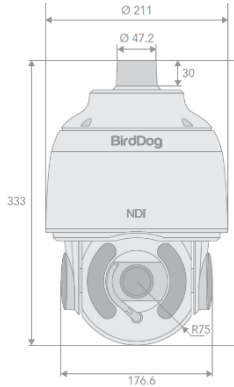

Outdoor Housing Compatibility

- **HD12:** Fixed Bracket (0.0 in. Standoffs)

Camera Specifications (mm)

Power Input	PoE+, 24VAC
Maximum Power Consumption	51.84 W, 68 (IR), 60VA
Operating Temperatures	-40°C to +60°C
Weight	5.5 kg
Dimensions (L x W x H)	210 x 210 x 333 (mm)