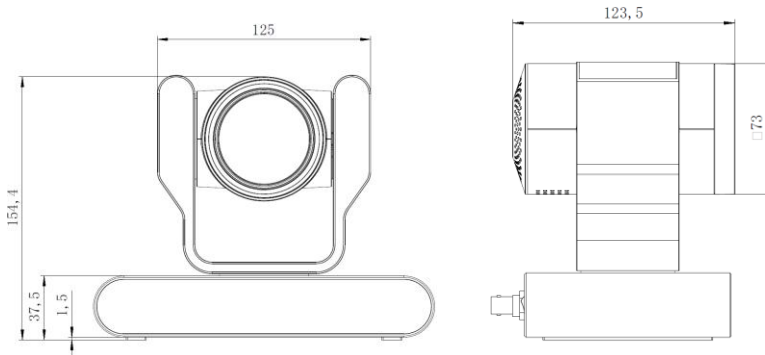

Outdoor Housing Compatibility

- **HD12:** 5.5 in. Standoffs
 - Standoff Combination: **1 1/2" + 1 1/2" + 1 1/2" + 1/2" + 1/2"**

Camera Specifications (mm)

Power Input	PoE+, 12VDC
Maximum Power Consumption	12 W
Operating Temperatures	-10°C to +50°C
Weight	1.59 kg
Dimensions (L x W x H)	200.2 x 155.7 x 132.1 (mm)