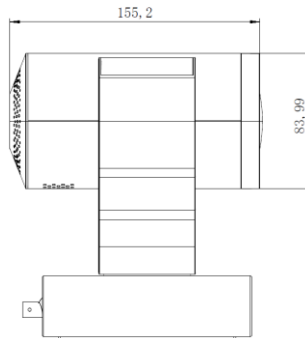

## Outdoor Housing Compatibility

- **HD12:** 4.25 in. Standoffs
  - Standoff Combination: **1 1/2" + 1 1/2" + 3/4" + 1/2"**

## Camera Specifications (mm)

Power Input	<b>PoE, 12VDC</b>
<b>Maximum Power Consumption</b>	12 W
Operating Temperatures	<b>-10°C to +50°C</b>
<b>Weight</b>	1.8 kg
Dimensions (L x W x H)	<b>220 x 150.2 x 177.5 (mm)</b>