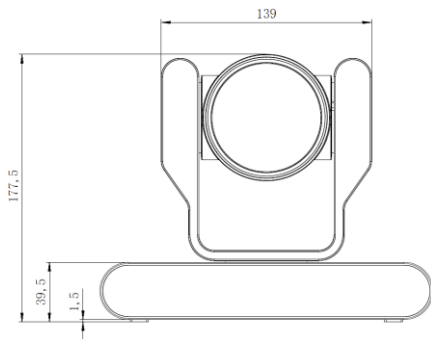

## Outdoor Housing Compatibility

- **HD12:** 4.25 in. Standoffs
  - Standoff Combination: **1 1/2" + 1 1/2" + 3/4" + 1/2"**

## Camera Specifications (mm)

Power Input	<b>PoE, 12VDC</b>
<b>Maximum Power Consumption</b>	12 W
Operating Temperatures	<b>-10°C to +50°C</b>
<b>Weight</b>	1.8 kg
Dimensions (L x W x H)	<b>220 x 150.2 x 177.5 (mm)</b>