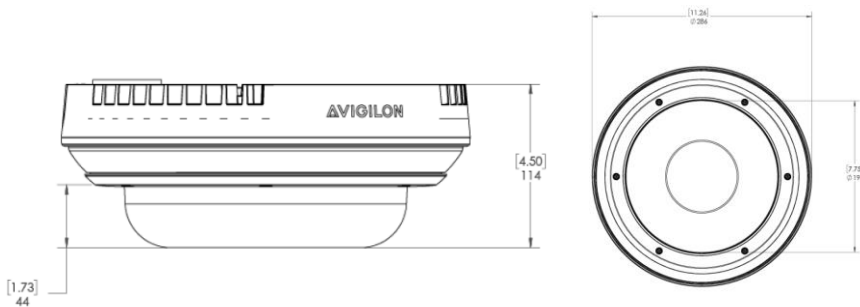

Outdoor Housing Compatibility

- **HD12:** 3.875 in. Standoffs
 - Standoff Combination: $\frac{3}{8}'' + 1 \frac{1}{2}'' + 1 \frac{1}{2}'' + \frac{1}{2}''$

Camera Specifications (mm, [in.])

Power Input	PoE+, 24VDC, PoE++ (IR)
Maximum Power Consumption	26 W, 52 (IR)
Operating Temperatures	-40°C to +60°C
Weight	0.95 kg
Dimensions (L x W x H)	286 x 286 x 114 (mm)