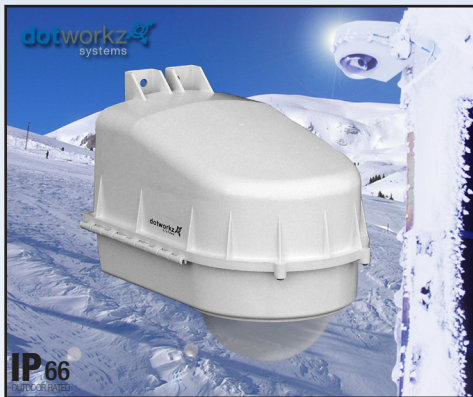

Heat things up with Dotworkz and Never be Left out in the Cold

The Dotworkz Ring of Fire interior heating system protects sensitive cameras from being damaged in cold climates, while eliminating obtrusive external ice build-up when temperatures plummet to -60° F.

By keeping cameras within their safet operating temperatures, the Dotworkz Ring of Fire enclosures allow full mobility of PTZ functions and auto-focusing systems. The enclosures also keep cold weather maintenance to a minimum – extending the camera's expected usage exponentially. The thermostatically controlled 65W heating system comes complete with the MVP power system, and can be customized for specific internal equipment needs.

innovative

D2-RF-MVP: Dotworkz D2 Ring of Fire De-Icing Camera Enclosure with MVP

Description:

Unlike traditional small 5W singular heat-patch enclosures that often fog or ice over, the specialized circuitry of the Ring of Fire de-icing/defrosting system removes the snow and ice that would normally obstruct a camera's view.

Combined with the D-Series housing seals—which keeps out all moisture, dust and corrosive atmosphere—the Ring of Fire is the ideal solution for cold climate deployments.

Specs:

Operating Temperature (Absolute/Rec.):