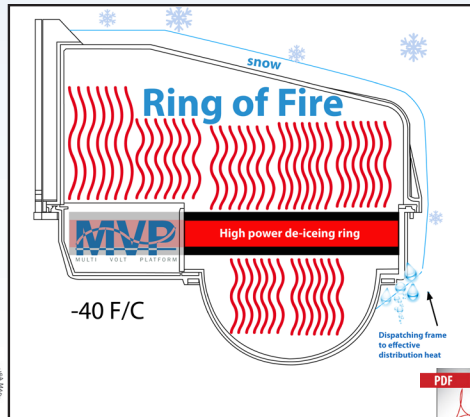

12 VDC, 24 VDC

Internal Power Available for Camera:

12VDC & 24V of 26 watts total

Shipping:

17" x 13" x 16" - 12 lbs (5.4 Kg)

Features:

- Rated protection down to -60° F (-51° C)
- IP and analog PTZ camera compatible
- Thermostatically controlled De-Icing and Heating element
- Virtually indestructible Polycarbonate Thermal Plastic alloy
- Internal bracket included for integration with PTZ, megapixel or mini dome cameras
- Versatile upper and lower camera mounting locations for maximum adaptability and internal storage space
- Internal mounting area for: routers, cell networks, hard drives, UPS, WiMAX, mesh hardware, etc
- IP66 rated against dust, water and sea air
- IP68 water-proof connection ports