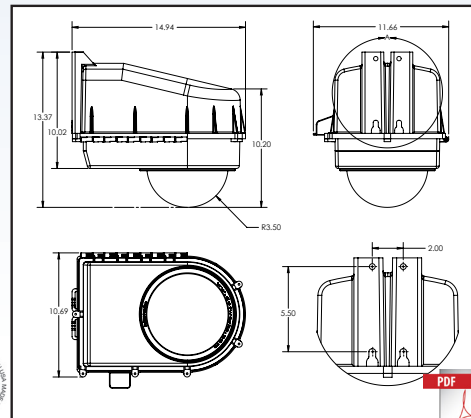

Specs:

Enclosure Construction:
Dotworkz Thermoplastic Alloy
Lens Construction:
Precision View High Impact Acrylic
Shipping Dimensions:
17" x 13" x 16"
Shipping Weight:
9 lbs (4.1 Kg)

Features:

- Protective housing for cameras and components applied outdoors
- Available with COOLDOME™, Ring of Fire, Tornado and Heater/Blower optional environmental systems
- Heavy duty, Non Metallic, Non corrosive, flame resistant, Polycarbonate-Thermal Plastic alloy case
- IP and analog compatible; Internal bracket included for perfect fit for PTZ, megapixel or mini domes
- Switchable upper and lower camera mounting locations for maximum versatility and internal storage space
- Internal mounting space for: routers, cell networks, hard drives, UPS, WiMAX, mesh hardware, etc
- IP66 rated against dust, water and salt water air & IP68 water proof connection ports
- Heavy duty optically pure lower lens for camera protection and viewing range