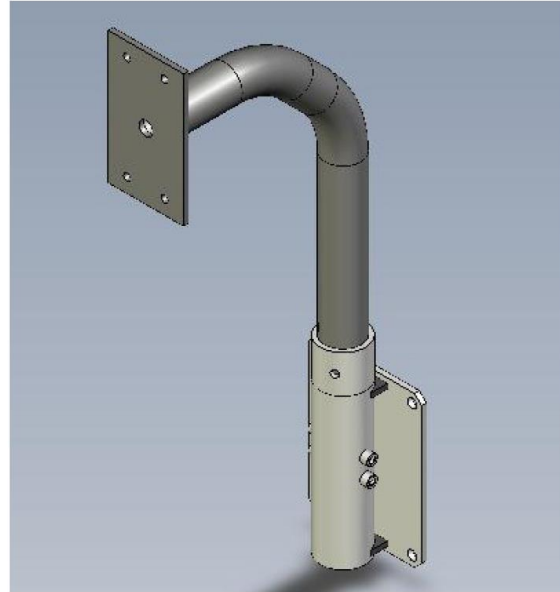

Overview

Compact Mount is designed to be used on roof top parapets. Flat mounting surface accepts all dotworkz cameras.

Key Features

- 50 lb. load rating
- All aluminum construction
- Epoxy painted per Mil-P-53022-Type 1
- Adjustable in 45 degree increments

Applications

Mount to structure wall or parapet utilizing dotworkz camera housing.

Shipping Specifications

Model	Unit Weight	Shipping Weight
BR-CPM1	lbs	lbs

Product Attributes

Body Construction	Aluminium
Environment	Outdoor
Mount Style	Roof
RoHS	Yes
WEEE	Yes