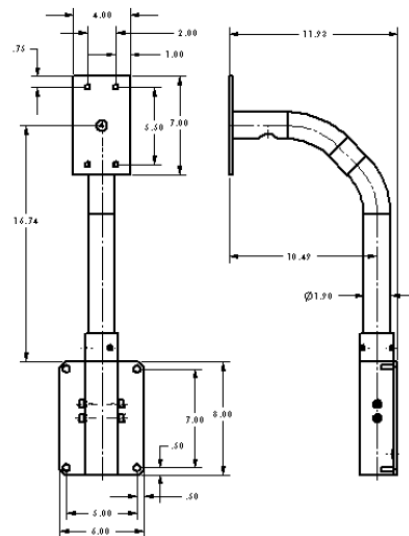

Overview

Compact Mount is designed to be used on roof top parapets. Flat mounting surface accepts all dotworkz cameras.

Key Features

- 50 lb. load rating
- All aluminum construction
- Epoxy painted per Mil-P-53022-Type 1
- Adjustable in 45 degree increments

Applications

Mount to structure wall or parapet utilizing dotworkz camera housing.

Shipping Specifications

Model	Unit Weight	Shipping Weight
BR-CPM1	lbs	lbs

Product Attributes

Body Construction	Aluminium
Environment	Outdoor
Mount Style	Roof
RoHS	Yes
WEEE	Yes